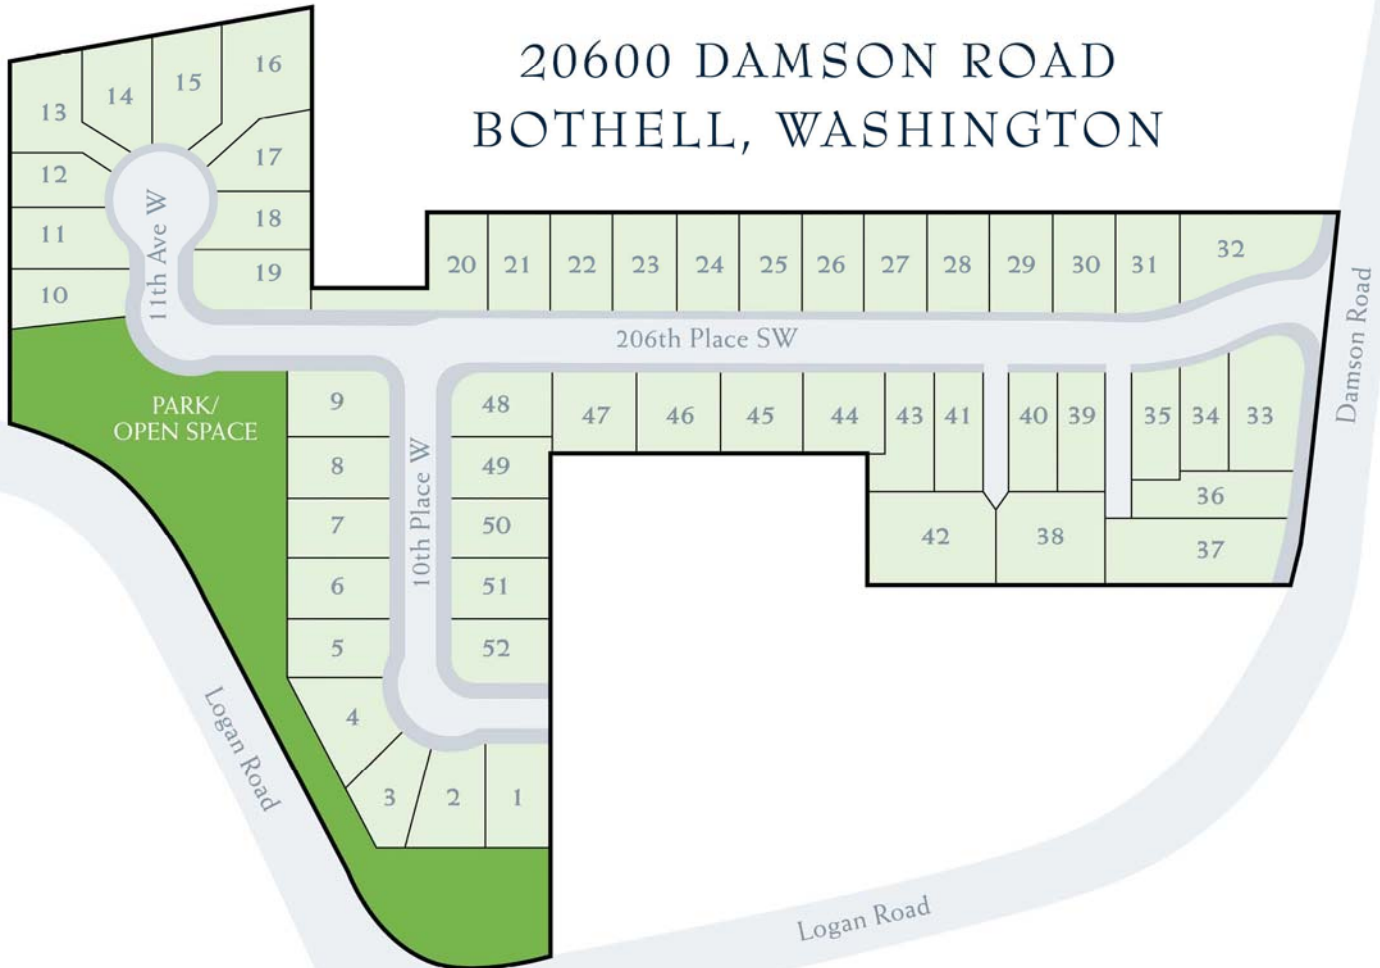

Logan HEIGHTS

20600 DAMSON ROAD
BOTHELL, WASHINGTON

- 52 "level" lots - unincorporated Snohomish County
- Edmonds School District
- Lots range from 3,500-8,000 sq. ft.
- 1 Acre Neighborhood Park
- Accepting Offers